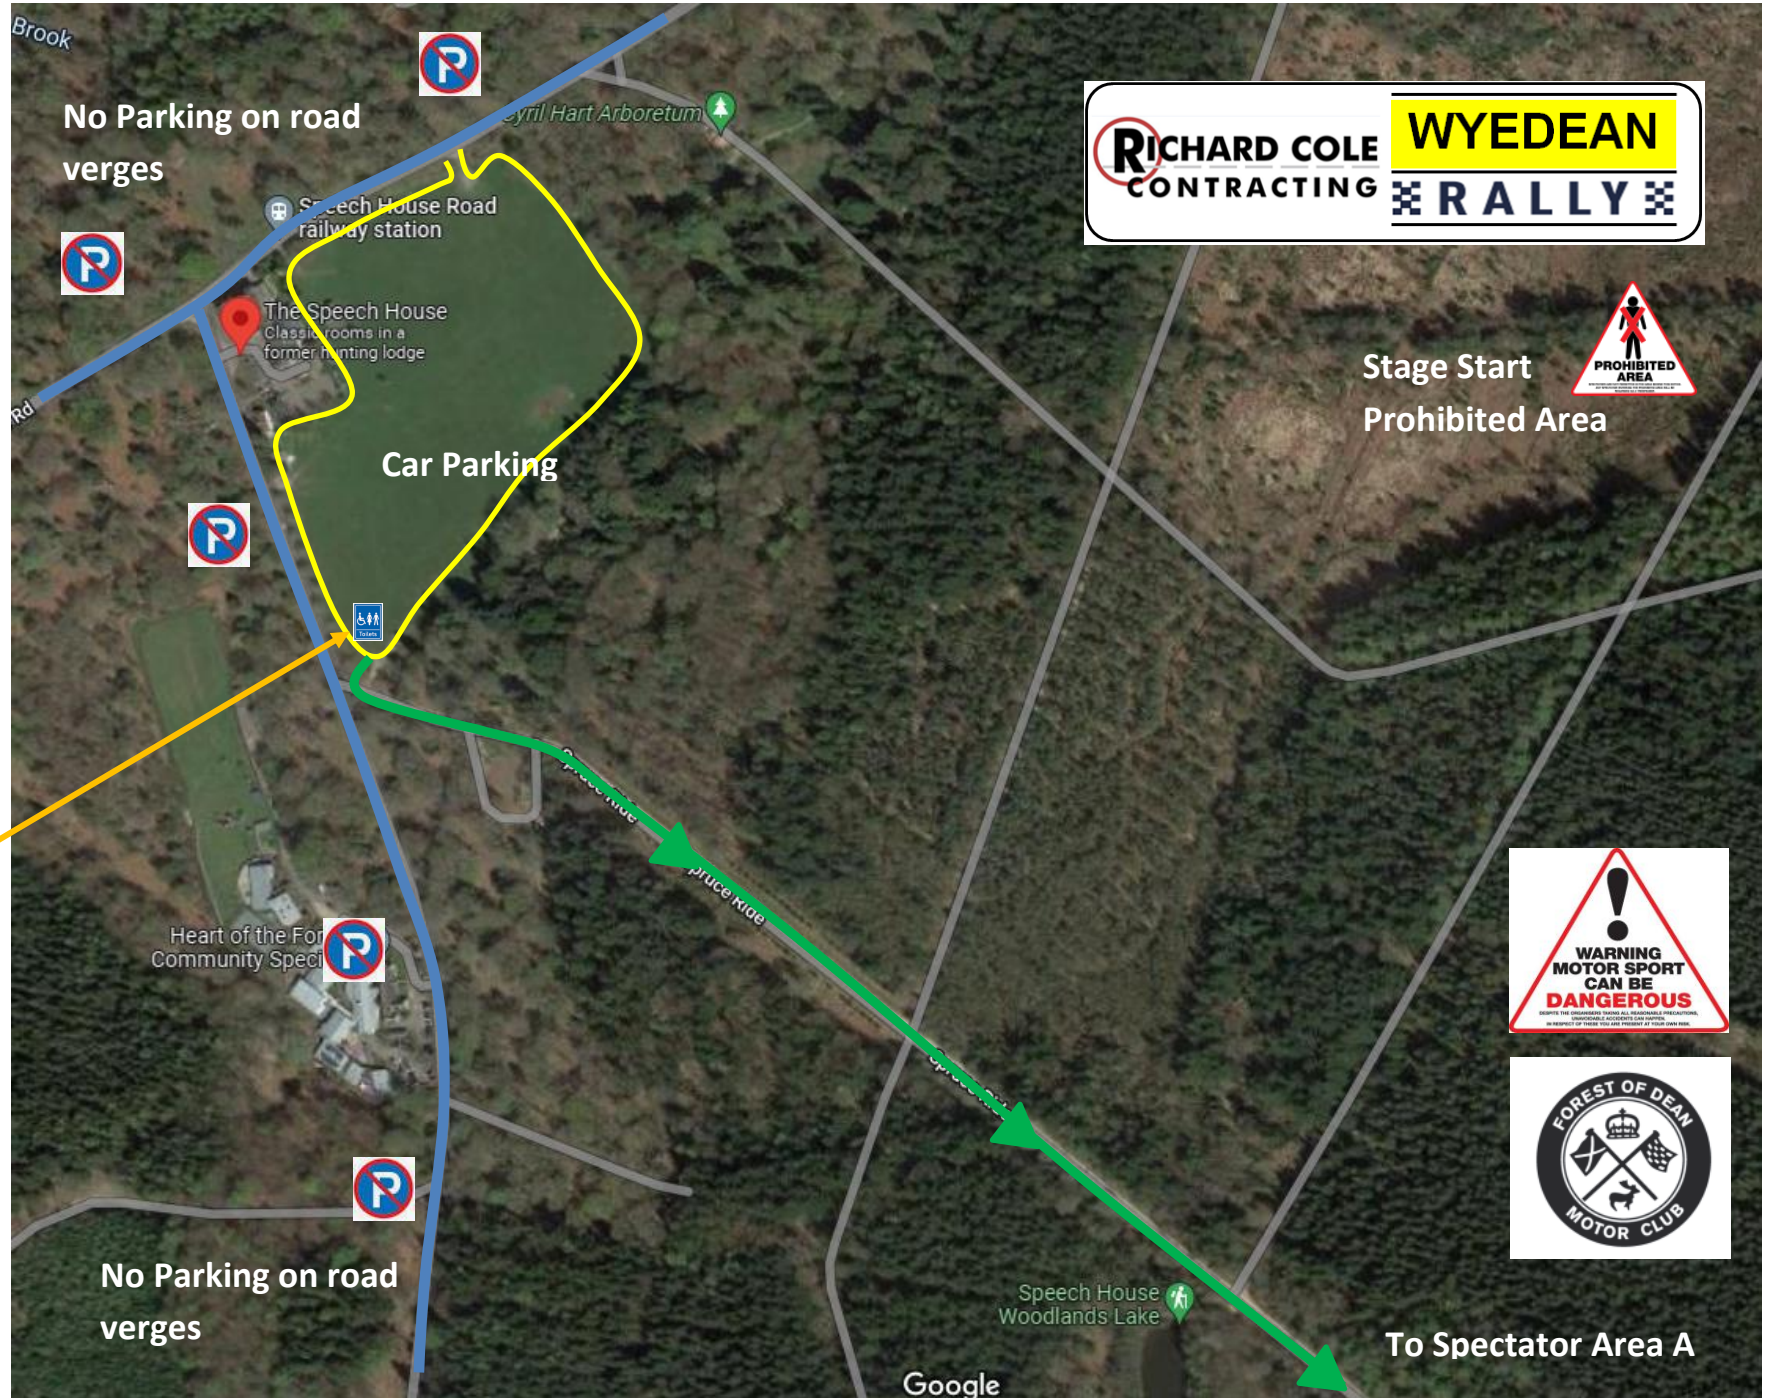

# Spectating Areas

Key:

**Blue Line**  
Main Roads

**Green Line**  
Forest Track  
walkway to  
Spectator  
Area

Stage Start  
Prohibited Area

To Spectator Area A